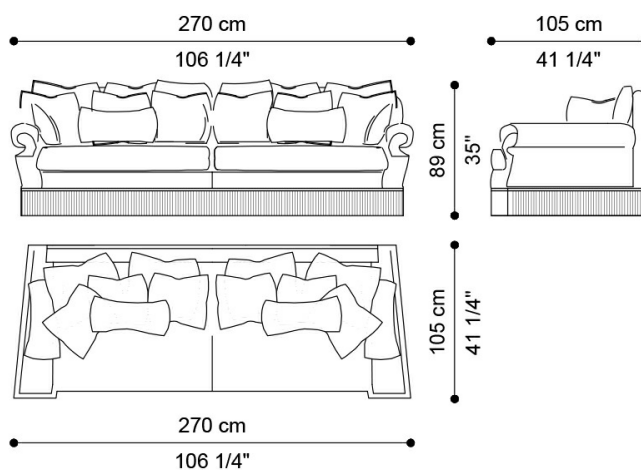

Armchair J.PLA-141: n° 5 cushions included.

N° 1 cushion 60 x 60 cm, with upholstery in fabric MIL. 23.04. N° 1 cushion 60 x 60 cm, with upholstery in fabric MIL. 23.06. N° 1 cushion 50 x 50 cm, with upholstery in fabric MIL. 23.05. N° 1 cushion 50 x 50 cm, with upholstery in fabric MIL. 23.03. N° 1 cushion 50 x 30 cm with upholstery in fabric MIL. 23.07 and JC logo embroidery. All cushions with piping in fabric MIL. 19.11.

DIMENSIONS

SOFA
J.PLA-100

L 403 D 146 H 89 CM

3-SEATER SOFA
J.PLA-143

L 270 D 105 H 89 CM

PLAZA SOFAS

2-SEATER SOFA J.PLA-142

L 230 D 105 H 89 CM