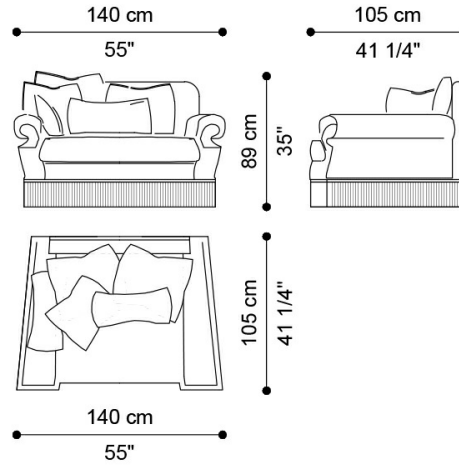

Armchair J.PLA-141: n° 5 cushions included.

N° 1 cushion 60 x 60 cm, with upholstery in fabric MIL. 23.04. N° 1 cushion 60 x 60 cm, with upholstery in fabric MIL. 23.06. N° 1 cushion 50 x 50 cm, with upholstery in fabric MIL. 23.05. N° 1 cushion 50 x 50 cm, with upholstery in fabric MIL. 23.03. N° 1 cushion 50 x 30 cm with upholstery in fabric MIL. 23.07 and JC logo embroidery. All cushions with piping in fabric MIL. 19.11.

DIMENSIONS

SOFA
J.PLA-100

L 403 D 146 H 89 CM

3-SEATER SOFA
J.PLA-143

L 270 D 105 H 89 CM

PLAZA SOFAS

2-SEATER SOFA J.PLA-142

L 230 D 105 H 89 CM

ARMCHAIR J.PLA-141

L 140 D 105 H 89 CM