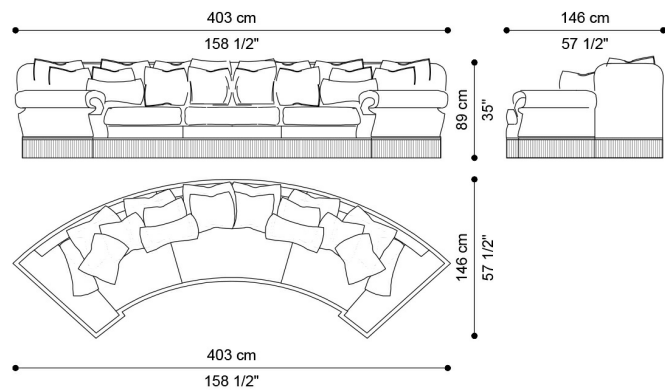

2-seater sofa J.PLA-142: n° 10 cushions included.

N° 2 cushions 60 x 60 cm, with upholstery in fabric MIL. 23.04. N° 2 cushions 60 x 60 cm, with upholstery in fabric MIL. 23.06. N° 2 cushions 50 x 50 cm, with upholstery in fabric MIL. 23.05. N° 2 cushions 50 x 50 cm, with upholstery in fabric MIL. 23.03. N° 2 cushions 50 x 30 cm with upholstery in fabric MIL. 23.07 and JC logo embroidery. All cushions with piping in fabric MIL. 19.11.

DIMENSIONS

SOFA
J.PLA-100

L 403 D 146 H 89 CM

3-SEATER SOFA
J.PLA-143

L 270 D 105 H 89 CM

PLAZA SOFAS

2-SEATER SOFA J.PLA-142

L 230 D 105 H 89 CM