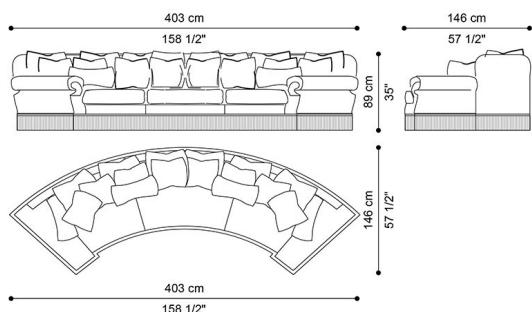

DESCRIPTION

Semicircular 3-seater sofa with structure in beechwood. Padding in foam. Upholstery in fabric MIL. 23.07 with piping and seat cushions in velvet MIL. 19.11.

N° 18 cushions included.

N° 4 cushions 60x60 cm, with upholstery in fabric MIL. 23.04. N° 4 cushions 60x60 cm, with upholstery in fabric MIL. 23.06.

N° 4 cushions 50x50 cm, with upholstery in fabric MIL. 23.05. N° 4 cushions 50x50 cm, with upholstery in fabric MIL. 23.03.

N° 2 cushions 50x30 cm, with upholstery in fabric MIL. 23.07 and JC logo embroidery. All cushions with velvet profile MIL. 19.11.

DIMENSIONS

SOFA
J.PLA-100

L 403 D 146 H 89 CM

3-SEATER SOFA
J.PLA-143

L 270 D 105 H 105 CM

2-SEATER SOFA
J.PLA-142

L 230 D 105 H 105 CM

ARMCHAIR
J.PLA-141

L 140 D 105 H 105 CM