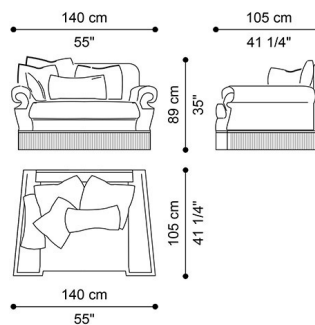

DESCRIPTION

Semicircular 3-seater sofa with structure in beechwood. Padding in foam. Upholstery in fabric MIL. 23.07 with piping and seat cushions in velvet MIL. 19.11.

N° 18 cushions included.

N° 4 cushions 60x60 cm, with upholstery in fabric MIL. 23.04. N° 4 cushions 60x60 cm, with upholstery in fabric MIL. 23.06.

N° 4 cushions 50x50 cm, with upholstery in fabric MIL. 23.05. N° 4 cushions 50x50 cm, with upholstery in fabric MIL. 23.03.

N° 2 cushions 50x30 cm, with upholstery in fabric MIL. 23.07 and JC logo embroidery. All cushions with velvet profile MIL. 19.11.

DIMENSIONS

SOFA
J.PLA-100

L 403 D 146 H 89 CM

3-SEATER SOFA
J.PLA-143

L 270 D 105 H 105 CM

2-SEATER SOFA
J.PLA-142

L 230 D 105 H 105 CM

ARMCHAIR
J.PLA-141

L 140 D 105 H 105 CM