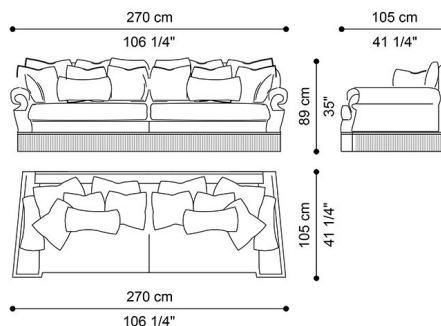

DESCRIPTION

Semicircular 3-seater sofa with structure in beechwood. Padding in foam. Upholstery in fabric MIL. 23.07 with piping and seat cushions in velvet MIL. 19.11.

N° 18 cushions included.

N° 4 cushions 60x60 cm, with upholstery in fabric MIL. 23.04. N° 4 cushions 60x60 cm, with upholstery in fabric MIL. 23.06.

N° 4 cushions 50x50 cm, with upholstery in fabric MIL. 23.05. N° 4 cushions 50x50 cm, with upholstery in fabric MIL. 23.03.

N° 2 cushions 50x30 cm, with upholstery in fabric MIL. 23.07 and JC logo embroidery. All cushions with velvet profile MIL. 19.11.

DIMENSIONS

SOFA
J.PLA-100

L 403 D 146 H 89 CM

3-SEATER SOFA
J.PLA-143

L 270 D 105 H 105 CM

2-SEATER SOFA
J.PLA-142

L 230 D 105 H 105 CM

ARMCHAIR
J.PLA-141

L 140 D 105 H 105 CM