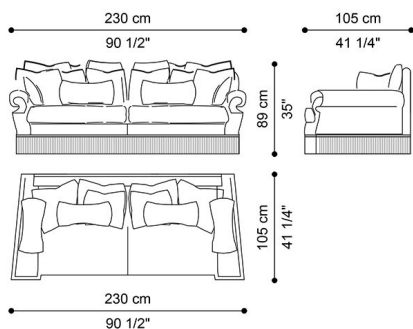

DESCRIPTION

Semicircular 3-seater sofa with structure in beechwood. Padding in foam. Upholstery in fabric MIL. 23.07 with piping and seat cushions in velvet MIL. 19.11.

N° 18 cushions included.

N° 4 cushions 60x60 cm, with upholstery in fabric MIL. 23.04. N° 4 cushions 60x60 cm, with upholstery in fabric MIL. 23.06.

N° 4 cushions 50x50 cm, with upholstery in fabric MIL. 23.05. N° 4 cushions 50x50 cm, with upholstery in fabric MIL. 23.03.

N° 2 cushions 50x30 cm, with upholstery in fabric MIL. 23.07 and JC logo embroidery. All cushions with velvet profile MIL. 19.11.

DIMENSIONS

SOFA
J.PLA-100

L 403 D 146 H 89 CM

3-SEATER SOFA
J.PLA-143

L 270 D 105 H 105 CM

2-SEATER SOFA
J.PLA-142

L 230 D 105 H 105 CM

ARMCHAIR
J.PLA-141

L 140 D 105 H 105 CM