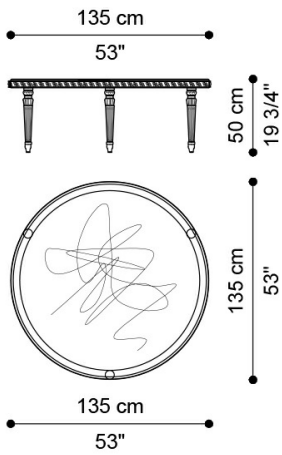

FLEUR-DE-LIS
LOW TABLES

JUMBO
COLLECTION
A LUXURY EXPERIENCE

FLEUR-DE-LIS LOW TABLES

DESCRIPTION

Central table with legs and frame in wood with hand-carved details and gold leaf finishing J2880. Top in wood with hand-made decoration.

DIMENSIONS

LOW TABLE
J.FDL-46

Ø 135 H 50 CM

LOW TABLE
J.FDL-46A

Ø 100 H 43 CM

LOW TABLE
J.FDL-46B

Ø 85 H 43 CM

LOW TABLE
J.FDL-46C

Ø 70 H 51 CM