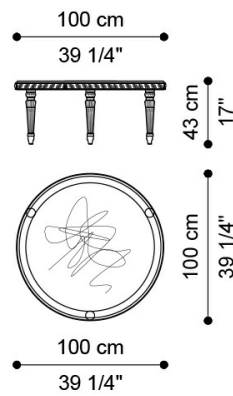

FLEUR-DE-LIS
LOW TABLES

JUMBO
COLLECTION
A LUXURY EXPERIENCE

FLEUR-DE-LIS LOW TABLES

DESCRIPTION

Central table with legs and frame in wood with hand-carved details and gold leaf finishing J2880. Top in wood with hand-made decoration.

DIMENSIONS

LOW TABLE
J.FDL-46

Ø 135 H 50 CM

LOW TABLE
J.FDL-46A

Ø 100 H 43 CM

LOW TABLE
J.FDL-46B

Ø 85 H 43 CM

LOW TABLE
J.FDL-46C

Ø 70 H 51 CM