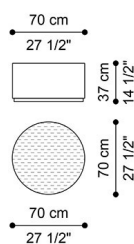

FLEUR-DE-LIS
POUFS AND BENCHES

DESCRIPTION

Pouf with structure in multilayer wood. Padding in foam. Upholstery in fabric MIL. 23.05B or MIL. 23.06B.

DIMENSIONS

POUF J.FDL-26

Ø 90 H 37 CM

POUF J.FDL-26B

Ø 70 H 37 CM