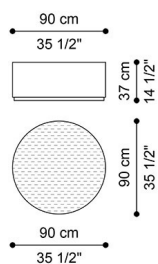

FLEUR-DE-LIS
POUFS AND BENCHES

DESCRIPTION

Pouf with structure in multilayer wood. Padding in foam. Upholstery in fabric MIL. 23.05B or MIL. 23.06B.

DIMENSIONS

POUF J.FDL-26

Ø 90 H 37 CM

POUF J.FDL-26B

Ø 70 H 37 CM