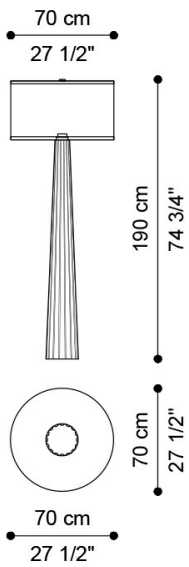

AISA
LIGHTS

JUMBO
COLLECTION
A LUXURY EXPERIENCE

DESCRIPTION

Floor lamp in wood finished in antique gold with patina J2880. Shade in fabric.

DIMENSIONS

FLOOR LAMP
J.OBJ-AIS-B

Ø 70 H 190 CM