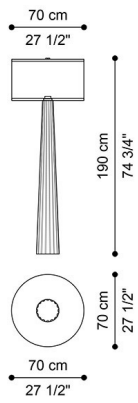

---

DESCRIPTION

Floor lamp in wood finished in antique gold with patina J288O. Shade in fabric.

---

DIMENSIONS

FLOOR LAMP  
J.OBJ-AIS-B

Ø 70 H 190 CM