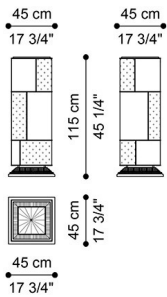

### DESCRIPTION

Vase holder in multilayer wood veneered in white Tanganika.  
Water lilies decorations in relief plaster with white finishing.  
Base and profile finished in antique gold leaf JG305.

### DIMENSIONS

##### J.NPH-22B

L 45 D 45 H 115 CM