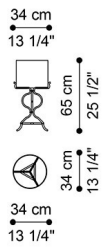

DESCRIPTION

Table lamp with structure in brass with gold finishing. Shade in white satin.

DIMENSIONS

TABLE LAMP J.CHA-SEL-B

Ø 34 H 65 CM