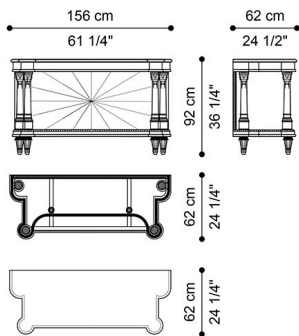

DESCRIPTION

Console with structure in wood veneered in fris  maple with gold leaf details JG294. Columns in wood with white lacquered finishing with porcelain effect and metal details with gold finishing. Top in white Namibia Rhino marble.

DIMENSIONS

CONSOLE J.TOU-21

L 156 D 62 H 92 CM