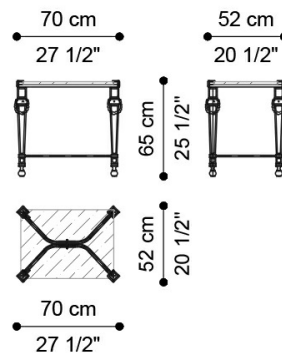

GIOVE
LOW TABLES

JUMBO
COLLECTION
A LUXURY EXPERIENCE

DESCRIPTION

Low table with structure in metal with gold finishing. Lost-wax cast brass decorative elements. Top in extra clear glass.

DIMENSIONS

LOW TABLE

J.GIO-56

L 150 D 92 H 48 CM

LOW TABLE

J.GIO-57

L 70 D 52 H 65 CM