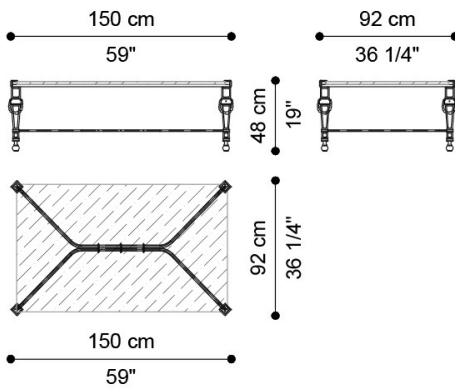

GIOVE
LOW TABLES

JUMBO
COLLECTION
A LUXURY EXPERIENCE

DESCRIPTION

Low table with structure in metal with gold finishing. Lost-wax cast brass decorative elements. Top in extra clear glass.

DIMENSIONS

LOW TABLE

J.GIO-56

L 150 D 92 H 48 CM

LOW TABLE

J.GIO-57

L 70 D 52 H 65 CM