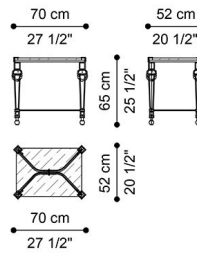

DESCRIPTION

Structure in metal with gold finishing. Lost-wax cast brass decorative elements. Top in extra clear glass.

DIMENSIONS

LOW TABLE
J.GIO-56

L 150 D 92 H 48 CM

LOW TABLE
J.GIO-57

L 70 D 52 H 65 CM