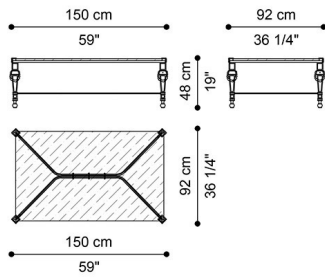

DESCRIPTION

Structure in metal with gold finishing. Lost-wax cast brass decorative elements. Top in extra clear glass.

DIMENSIONS

LOW TABLE
J.GIO-56

L 150 D 92 H 48 CM

LOW TABLE
J.GIO-57

L 70 D 52 H 65 CM