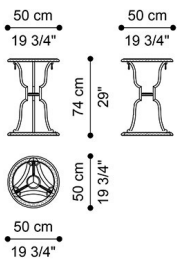

DESCRIPTION

Side table with brass structure with details in lost-wax cast brass. Top in white Namibia Rhino marble.

DIMENSIONS

LOW TABLE

J.BJU-47

Ø 50 H 74 CM