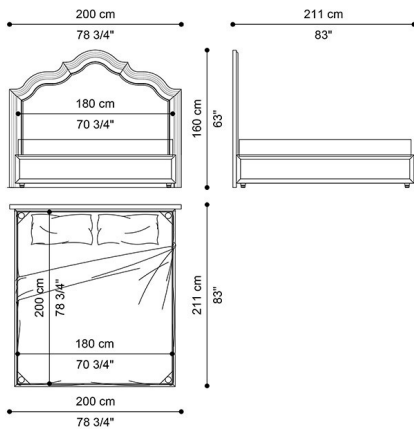

DESCRIPTION

Bed with headboard in beechwood, with padding in foam and upholstery in fabric MIL. 23.08.
Wooden sommier covered in fabric MIL. 23.08.
Bed base and mattress: 180x200 cm.

DIMENSIONS

BED J.NRS-02

L 200 D 211 H 160 CM

BED J.NRS-02B

L 220 D 211 H 160 CM