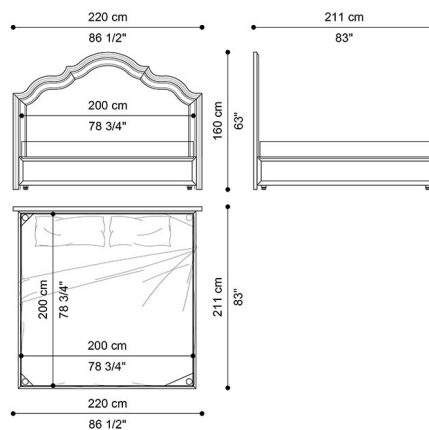

DESCRIPTION

Bed with headboard in beechwood, with padding in foam and upholstery in fabric MIL. 23.08.
Wooden sommier covered in fabric MIL. 23.08.
Bed base and mattress: 180x200 cm.

DIMENSIONS

BED J.NRS-02

L 200 D 211 H 160 CM

BED J.NRS-02B

L 220 D 211 H 160 CM