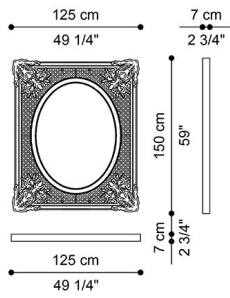

DESCRIPTION

Mirror with frame in hand-carved beechwood with gold leaf finishing J288O. Natural mirror.

DIMENSIONS

MIRROR
J.DOR-12

L 125 H 150 CM