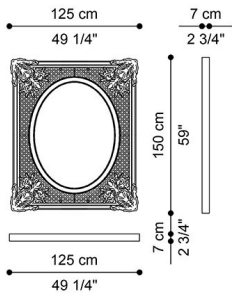

DESCRIPTION

Mirror with frame in hand-carved beechwood with gold leaf finishing J288O. Natural mirror.

DIMENSIONS

MIRROR
J.DOR-12

L 125 H 150 CM