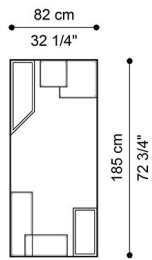

---

DESCRIPTION

Mirror with structure in brass. Bevelled mirrors. Lighting system.

---

DIMENSIONS

MIRROR  
J.DEC-12

L 82 D 3 H 190 CM