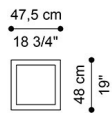

DESCRIPTION

Oil on canvas with view of Rome. Frame in hand-carved wood with gold leaf finishing.

DIMENSIONS

PAINTING

J.PAI-ROMA1

L 47.5 D 5 H 48 CM