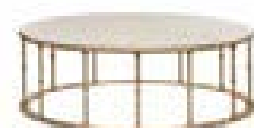

LUMIÈRE
J.LUM-176M

PAGE 169/181-182

Central table with metal structure and lost-wax cast brass details. Top in white Namibia Rhino marble.

140 x 85 x h 46 cm