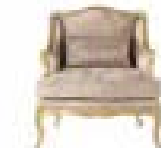

## ARMCHAIRS / CHAISE-LONGUES

**BRODERIE**  
**J.BRD-41**

PAGE 252

Armchair with structure in beechwood. Padding in foam. Upholstery in fabric C-10. Band in fabric G-02 with decorative embroidery.

116 x 102 x h 80 cm