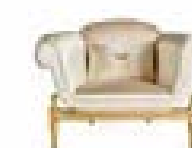

ENIGMA
J.ENI-41B

PAGE 68-69/77-79/82/85

Armchair with structure in hand-carved beechwood finished in antique gold with patina J2880. Padding in foam. Upholstery in fabric MIL. 23.01 and piping in MIL. 19.11.

112 x 89 x h 80 cm