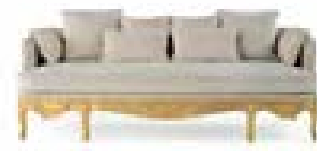

VERVEINE
J.VEV-42

PAGE 88-89/93/95

2-seater sofa with structure in wood. Hand-carved legs with gold leaf finishing J2880. Padding in foam. Upholstery in fabric MIL. 21.03, MIL. 21.16.

218 x 84 x h 76 cm