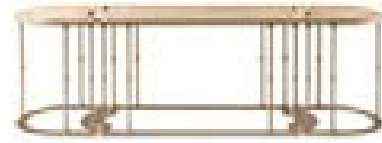

LUMIÈRE
J.LUM-21

PAGE 74-75

Console composed of three separate metal elements with lost-wax cast brass details. Top in wood veneered in ray-of-sunshine frisé maple with brass insert JG298.

230 x 54 x h 70 cm