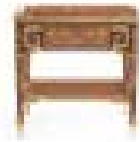

## LOW TABLES

**GREGORY**  
**J.GREG-46B**

PAGE 211/213

Central table with structure in mahogany with inlays. Lost-wax cast brass decorative elements. Top in green Pakistan onyx.

160 x 70 x h 45 cm

**GREGORY**  
**J.GREG-47**