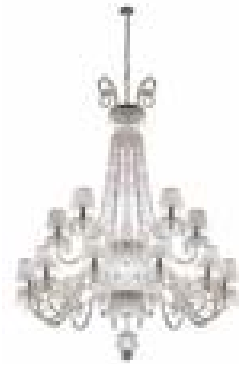

CRYSTAL
J.CHA-CRYS-333

PAGE 60-61/114-115/118-136-137/140-141/145/
168-169/172
Crystal chandelier with 12+6 lights.
ø 110 x h 160 cm

PAGE 8-9/13/21/28-29/36/114-115/127-128/
188-189/193/196/200/208/211/215/218-219/
223/227/229/237/262/267
Wall lamp with structure in metal and bevelled mirror. Led light.
20 x h 68 cm