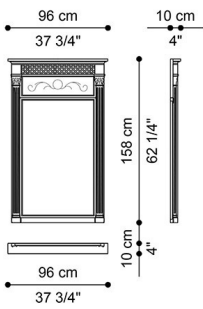

DESCRIPTION

Mirror with frame in hand-carved wood with antique gold finishing. Upper panel lacquered with neoclassical hand-made decoration JG306.

DIMENSIONS

MIRROR J.RFL-12

L 96 H 158 CM