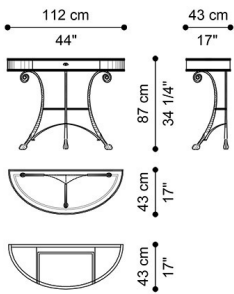

DESCRIPTION

Console with base and profiles in lost-wax cast brass. Structure in wood veneered in maple JG299. Top covered in leather MIL. 21.11A with gold decoration.

DIMENSIONS

CONSOLE J.TOR-21

L 110 D 42 H 85 CM