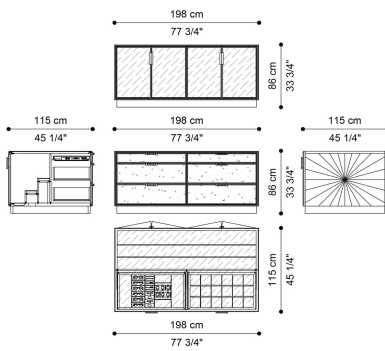

DIMENSIONS

WALK-IN CLOSET J.FUJ-02

L 200 D 115 H 85 CM