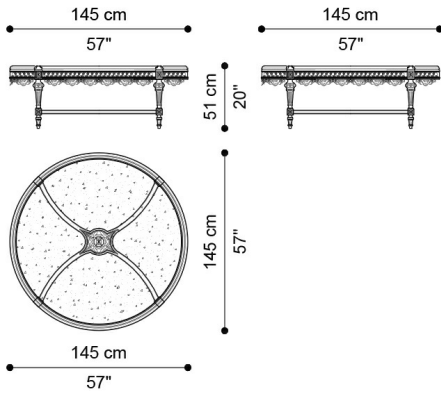

GUIRLANDE
LOW TABLES

DESCRIPTION

Central table with structure in hand-carved wood with gold leaf finishing J288O. Top in white Namibia Rhino marble.

DIMENSIONS

LOW TABLE

J.GLR-46

Ø 145 H 51 CM

LOW TABLE

J.GLR-47

L 70 D 60 H 76 CM