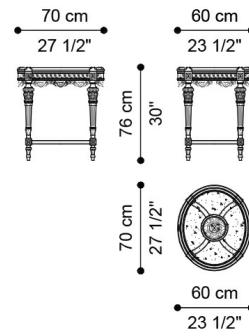

GUIRLANDE
LOW TABLES

DESCRIPTION

Central table with structure in hand-carved wood with gold leaf finishing J288O. Top in white Namibia Rhino marble.

DIMENSIONS

LOW TABLE

J.GLR-46

Ø 145 H 51 CM

LOW TABLE

J.GLR-47

L 70 D 60 H 76 CM