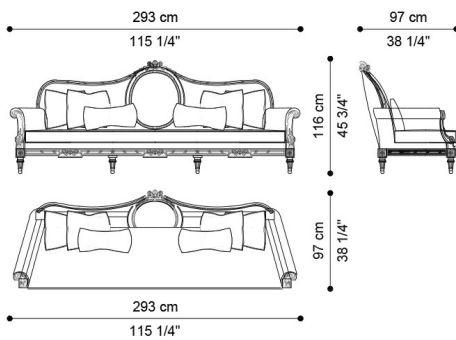

DESCRIPTION

3-seater sofa with structure in hand-carved wood with gold leaf finishing J288O. Padding in foam. Upholstery in fabric MIL. 19.04 and piping in velvet MIL. 24.19. Medallion on the backrest upholstered in fabric MIL. 24.01. Seat cushion upholstered in fabric MIL. 24.03.

N° 6 cushions included.

N° 2 cushions 50 x 50 cm, with upholstery in fabric MIL. 24.14. N° 2 cushions 45 x 45 cm, with upholstery in fabric MIL. 24.05. N° 2 cushions 50 x 30 cm, with upholstery in fabric MIL. 24.10 and JC logo embroidery. All cushions with velvet profile MIL. 24.19.

DIMENSIONS

3-SEATER SOFA

J.GLR-43

L 293 D 97 H 116 CM