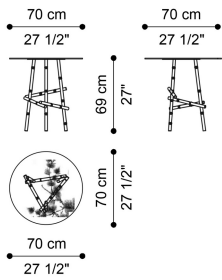

SHERAZADE
LOW TABLES

DESCRIPTION

Side table with structure in lost-wax cast brass shaped like bamboo canes. Blue lacquered wooden top with gold decoration.

DIMENSIONS

LOW TABLE J.SHEZ-47

Ø 70 H 69 CM