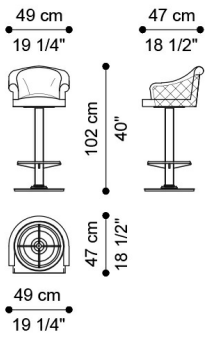

RIVOLI  
CHAIRS

  
JUMBO  
COLLECTION  
A LUXURY EXPERIENCE

DESCRIPTION

Bar stool with structure in poplar wood and foam. Upholstery in printed fabric MIL. 17.19. Metal base with gold finishing.

DIMENSIONS

STOOL

J.RIV-28B

L 49 D 47 H 102 CM