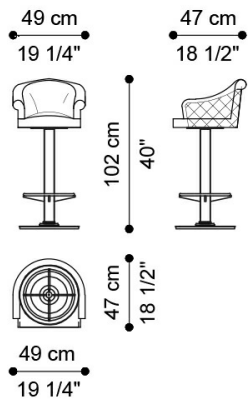

RIVOLI
CHAIRS

JUMBO
COLLECTION
A LUXURY EXPERIENCE

DESCRIPTION

Bar stool with structure in poplar wood and foam. Upholstery in printed fabric MIL. 17.19. Metal base with gold finishing.

DIMENSIONS

STOOL

J.RIV-28B

L 49 D 47 H 102 CM