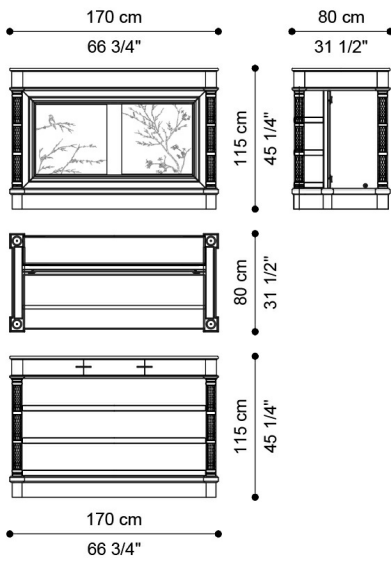

FUJI
DAY STORAGE UNITS

DESCRIPTION

Bar counter with metal structure in gold finishing. Top and drawers in ivory onyx. Engraved glasses with oriental decorations. Lost-wax cast brass decorative elements and crystal columns. Lighting system.

DIMENSIONS

BAR CABINET J.FUJ-27B

L 170 D 80 H 115 CM