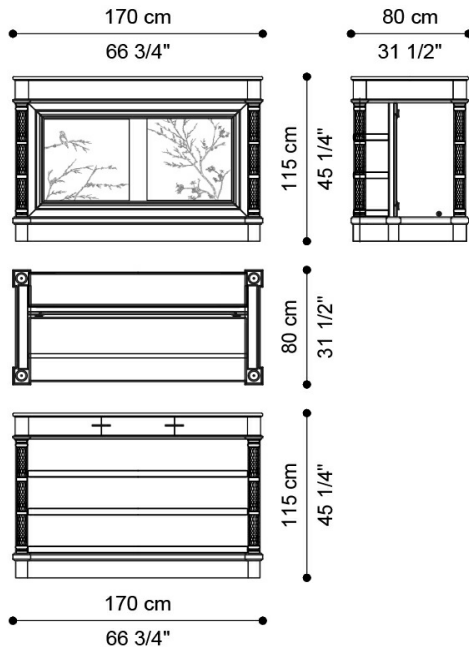

FUJI
DAY STORAGE UNITS

**JUMBO
COLLECTION**
A LUXURY EXPERIENCE

FUJI

DAY STORAGE UNITS

DESCRIPTION

Bar counter with metal structure in gold finishing. Top and drawers in ivory onyx. Engraved glasses with oriental decorations. Lost-wax cast brass decorative elements and crystal columns. Lighting system.

DIMENSIONS

BAR COUNTER

J.FUJ-27B

L 170 D 80 H 115 CM