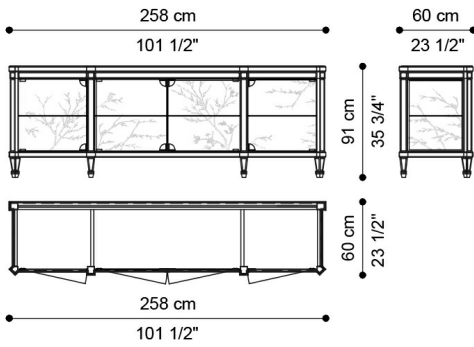

FUJI
DAY STORAGE UNITS

FUJI

DAY STORAGE UNITS

DESCRIPTION

Sideboard with metal structure in gold finishing. Top in ivory onyx. Engraved glasses with oriental decorations. Interior with back in mirror and glass shelves. Lighting system.

DIMENSIONS

SIDEBOARD J.FUJ-11B

L 258 D 60 H 91 CM