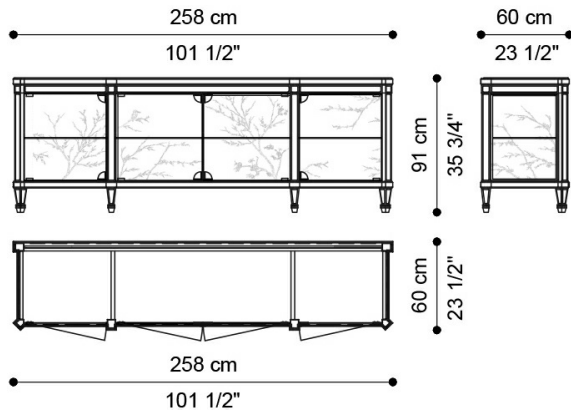

FUJI
DAY STORAGE UNITS

**JUMBO
COLLECTION**
A LUXURY EXPERIENCE

FUJI

DAY STORAGE UNITS

DESCRIPTION

Sideboard with metal structure in gold finishing. Top in ivory onyx. Engraved glasses with oriental decorations. Interior with back in mirror and glass shelves. Lighting system.

DIMENSIONS

SIDEBOARD

J.FUJ-11B

L 258 D 60 H 91 CM