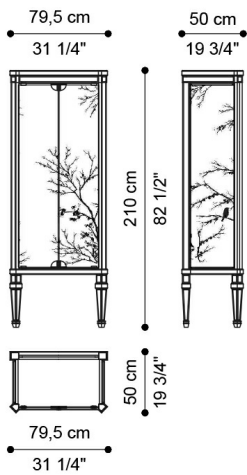

FUJI
DAY STORAGE UNITS

FUJI

DAY STORAGE UNITS

DESCRIPTION

Showcase with metal structure in gold finishing. Engraved glasses with oriental decorations. Interior with back in mirror and glass shelves. Lighting system.

DIMENSIONS

SHOWCASE

J.FUJ-17

L 79.5 D 50 H 210 CM