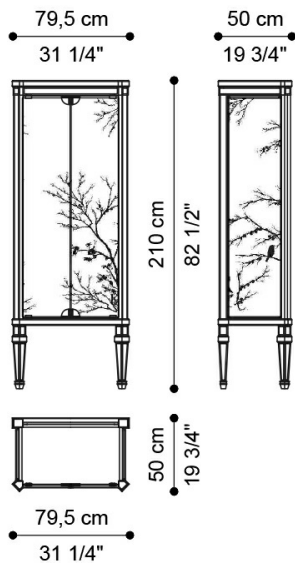

FUJI
DAY STORAGE UNITS

JUMBO
COLLECTION
A LUXURY EXPERIENCE

FUJI

DAY STORAGE UNITS

DESCRIPTION

Showcase with metal structure in gold finishing. Engraved glasses with oriental decorations. Interior with back in mirror and glass shelves. Lighting system.

DIMENSIONS

SHOWCASE

J.FUJ-17

L 79.5 D 50 H 210 CM