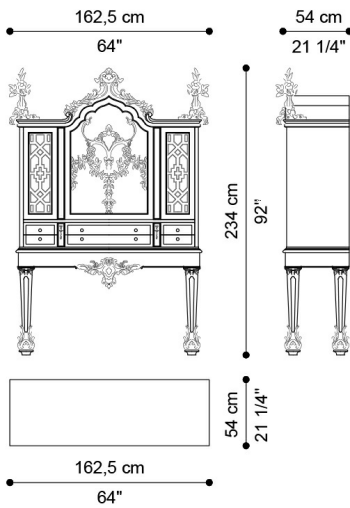

REGENCY
DAY STORAGE UNITS

REGENCY DAY STORAGE UNITS

DESCRIPTION

Showcase with six drawers and three doors. Structure in white lacquer JG306. Hand-carved details with gold leaf finishing J2880. Crystal shelves and upper spot light.

DIMENSIONS

SHOWCASE J.REG-13W

L 162.5 D 54 H 234 CM