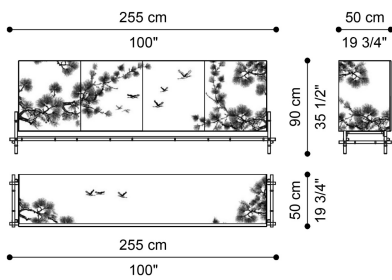

## DAY STORAGE UNITS

---

### DIMENSIONS

#### SIDEBOARD J.SHEZ-11

L 255 D 50 H 90 CM