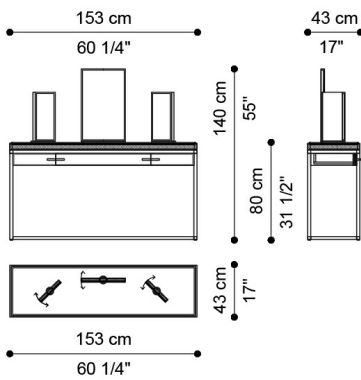

DEDALUS  
BEAUTY

  
JUMBO  
COLLECTION  
A LUXURY EXPERIENCE

DESCRIPTION

Dressing table with structure, drawers and rotating mirrors in satin brass. Top in grey onyx. Interior in maple with lining in microfibre MIL. 21.13A.

DIMENSIONS

DRESSING TABLE  
J.DED-03

L 153 D 43 H 140 CM