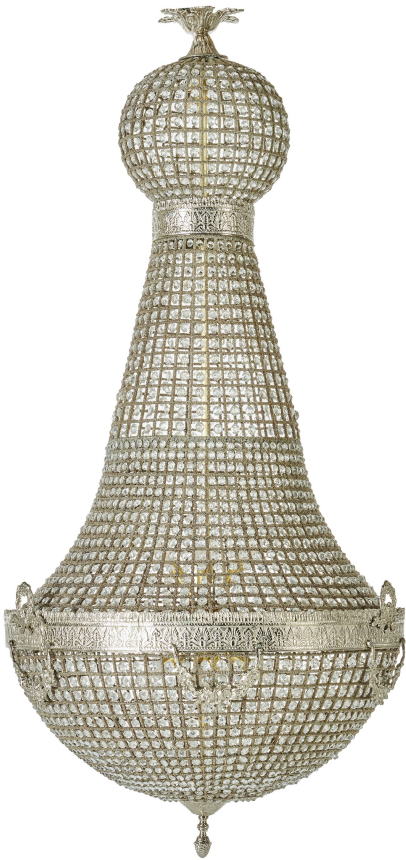

# GUIRLANDE LIGHTS

## DESCRIPTION

Chandelier with crystal elements and decorative silver frame. Light inside.