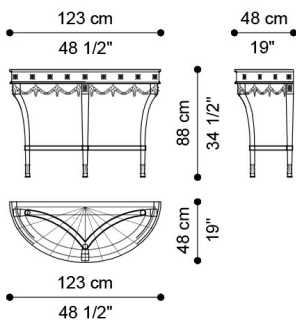

## DESCRIPTION

Console with hand-carved legs, lower cross and details with gold leaf finishing. Wooden top with Tanganika and walnut inlays. Hand-painted floral decoration JG308.

## DIMENSIONS

### CONSOLE J.GLR-21

L 123 D 48 H 88 CM