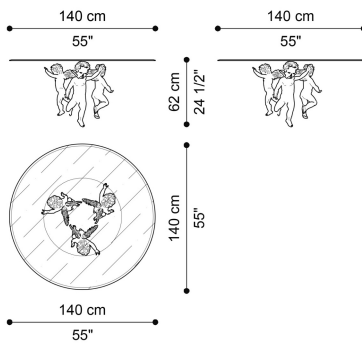

ANGES  
LOW TABLES

## DESCRIPTION

Central table with sculptural base in lost-wax cast brass with antique gold leaf finishing. Top in extraclear bevelled glass with gold leaf profile.

## DIMENSIONS

### LOW TABLE J.ANG-46

Ø 140 H 62 CM