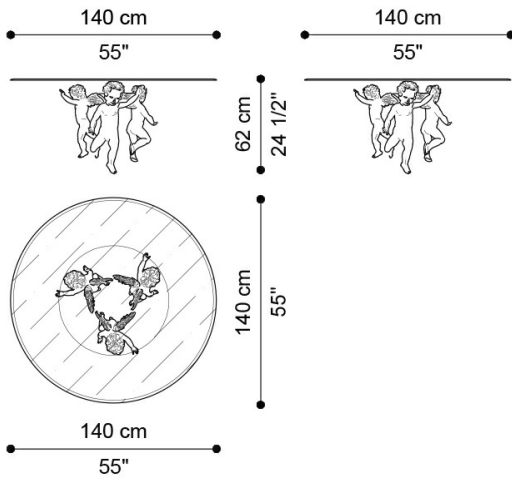

ANGES
LOW TABLES

JUMBO
COLLECTION
A LUXURY EXPERIENCE

ANGES LOW TABLES

DESCRIPTION

Central table with sculptural base in lost-wax cast brass with antique gold leaf finishing. Top in extraclear bevelled glass with gold leaf profile.

DIMENSIONS

LOW TABLE J.ANG-46

Ø 140 H 62 CM