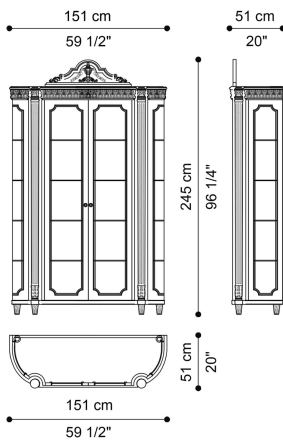

FLORAL
DAY STORAGE UNITS

FLORAL DAY STORAGE UNITS

DESCRIPTION

Showcase with structure in multilayer wood and hand-carved decorative elements finished in gold leaf with patina J2880. White lacquered neoclassical columns. Two glass doors with wooden frame. Interior with back covered in fabric MIL. 24.17, n° 4 crystal shelves and spot light.

DIMENSIONS

SHOWCASE

J.FLR-17

L 151 D 51 H 245 CM