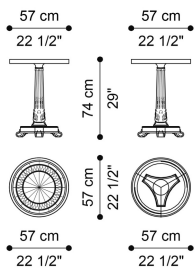

**FLORAL**  
LOW TABLES

## DESCRIPTION

Side table with structure in Tanganika wood. Neoclassical column in white lacquered wood, with hand-carved details finished in gold leaf. Ray-of-sunshine Tanganika top with walnut inlay and hand-painted floral decoration JG308.

## DIMENSIONS

### LOW TABLE J.FLR-77

Ø 57 H 74 CM