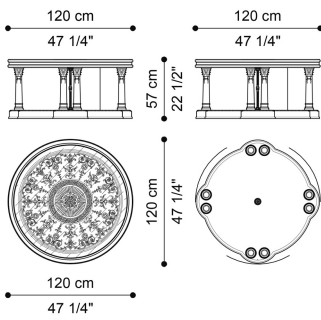

**DESCRIPTION**

Central table with structure in multilayer wood lacquered white and grey. Hand-carved decorative elements, frames and details in antique gold finishing with grey patina JG309. Neoclassical columns. Central support element in metal with gold finishing. Top with wooden basrelief and glass.

**DIMENSIONS**

LOW TABLE  
**J.TOU-246B**

Ø 120 H 57 CM

LOW TABLE  
**J.TOU-247B**

Ø 67 H 71 CM