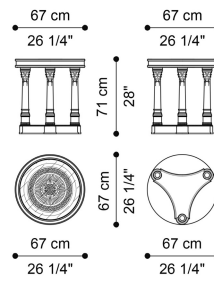

**DESCRIPTION**

Central table with structure in multilayer wood lacquered white and grey. Hand-carved decorative elements, frames and details in antique gold finishing with grey patina JG309. Neoclassical columns. Central support element in metal with gold finishing. Top with wooden basrelief and glass.

**DIMENSIONS**

LOW TABLE  
**J.TOU-246B**

Ø 120 H 57 CM

LOW TABLE  
**J.TOU-247B**

Ø 67 H 71 CM