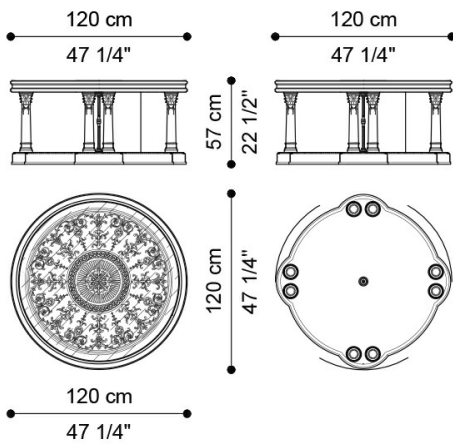

TOULOUSE  
LOW TABLES

  
JUMBO  
COLLECTION  
A LUXURY EXPERIENCE

**DESCRIPTION**

Low tables with structure in multilayer wood lacquered white and grey. Hand-carved decorative elements, frames and details in antique gold finishing with grey patina JG309. Neoclassical columns. Central support element in metal with gold finishing. Top with wooden basrelief and glass.

**DIMENSIONS**

LOW TABLE  
**J.TOU-246B**

Ø 120 H 57 CM

LOW TABLE  
**J.TOU-247B**

Ø 67 H 71 CM