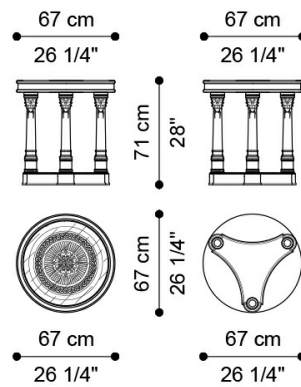

TOULOUSE  
LOW TABLES

  
JUMBO  
COLLECTION  
A LUXURY EXPERIENCE

**DESCRIPTION**

Low tables with structure in multilayer wood lacquered white and grey. Hand-carved decorative elements, frames and details in antique gold finishing with grey patina JG309. Neoclassical columns. Central support element in metal with gold finishing. Top with wooden basrelief and glass.

**DIMENSIONS**

LOW TABLE  
**J.TOU-246B**

Ø 120 H 57 CM

LOW TABLE  
**J.TOU-247B**

Ø 67 H 71 CM