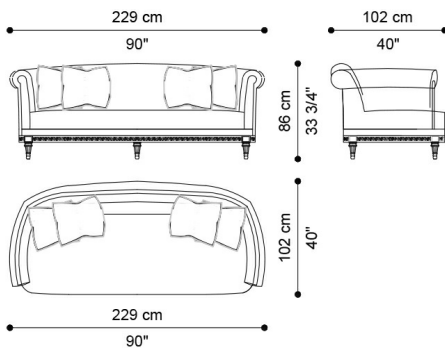

DESCRIPTION

2-seater sofa with structure in wood. Padding in foam. Upholstery in fabric MIL. 19.06, with relief embroidery on armrests and backrest. Seat cushion with upholstery and piping in fabric MIL. 24.28. Base in hand-carved wood finished in antique gold with grey patina J3090.

N° 4 cushions included.

N° 2 cushions 50 x 50 cm, with upholstery in fabric MIL. 24.20. N° 2 cushions 45 x 45 cm, with upholstery in fabric MIL. 19.04, insert in fabric MIL. 19.06 and embroidered edges. All cushions with piping in fabric MIL. 24.28.

DIMENSIONS

2-SEATER SOFA

J.IVY-72B

L 229 D 102 H 86 CM