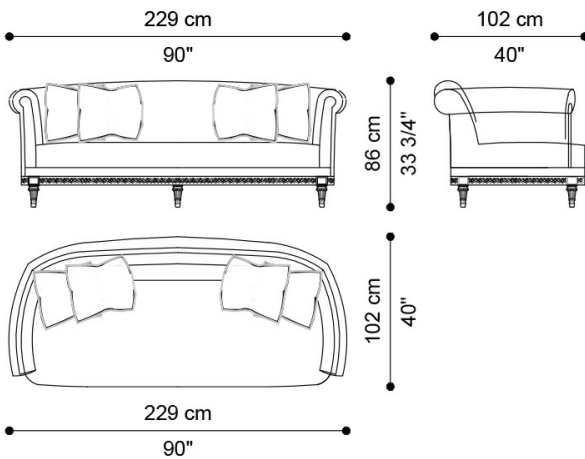

## DESCRIPTION

2-seater sofa with structure in wood. Padding in foam. Upholstery in fabric MIL. 19.06, with relief embroidery on armrests and backrest. Seat cushion with upholstery and piping in fabric MIL. 24.28. Base in hand-carved wood finished in antique gold with grey patina J309O.

N° 4 cushions included.

N° 2 cushions 50 x 50 cm, with upholstery in fabric MIL. 24.20. N° 2 cushions 45 x 45 cm, with upholstery in fabric MIL. 19.04, insert in fabric MIL. 19.06 and embroidered edges. All cushions with piping in fabric MIL. 24.28.

## DIMENSIONS

2-SEATER SOFA

**J.IVY-72B**

L 229 D 102 H 86 CM