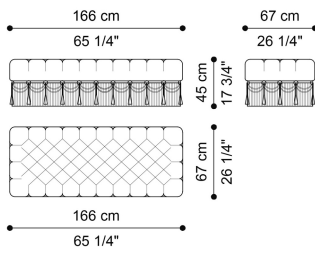

### DESCRIPTION

Rectangular bench with structure in multilayer wood. Padding in foam. Upholstery with capitonné in fabric White W-08. Decorative fringe.

---

### DIMENSIONS

#### BENCH J.ORL-07

L 166 D 67 H 45 CM