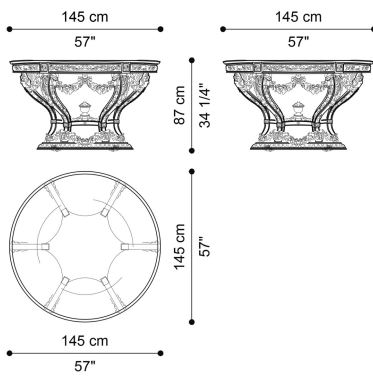

TRIOMPHE
ENTRANCE TABLES

DESCRIPTION

Entrance table with structure in hand-carved wood, finished in antique gold with patina J288O. Top in white Namibia Rhino marble.

DIMENSIONS

ENTRANCE TABLE J.TRP-14R

Ø 145 H 87 CM