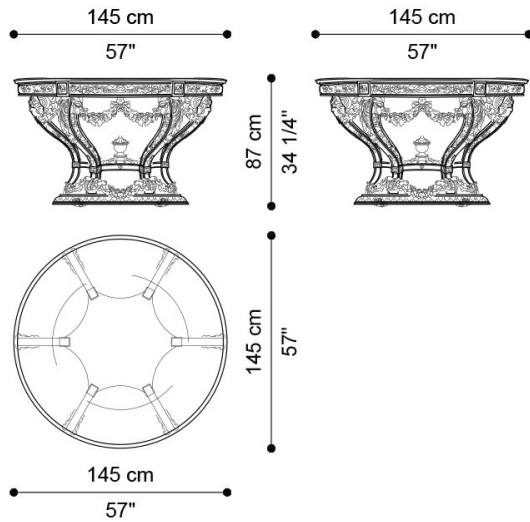

TRIOMPHE
ENTRANCE TABLES

JUMBO
COLLECTION
A LUXURY EXPERIENCE

TRIOMPHE

ENTRANCE TABLES

DESCRIPTION

Entrance table with structure in hand-carved wood, finished in antique gold with patina J288O. Top in white Namibia Rhino marble.

DIMENSIONS

ENTRANCE TABLE

J.TRP-14R

Ø 145 H 87 CM