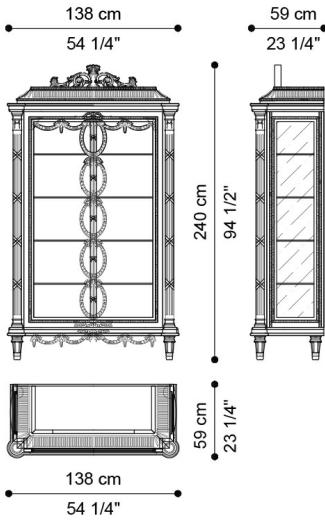

GUIRLANDE
DAY STORAGE UNITS

JUMBO
COLLECTION
A LUXURY EXPERIENCE

GUIRLANDE DAY STORAGE UNITS

DESCRIPTION

Showcase with structure in multilayer wood, hand-carved frames and decorative elements finished in gold J2880. Crystal doors. Interior with back upholstered in fabric MIL. 24.07, crystal shelves and led light.

DIMENSIONS

SHOWCASE

J.GLR-17

L 138 D 59 H 240 CM