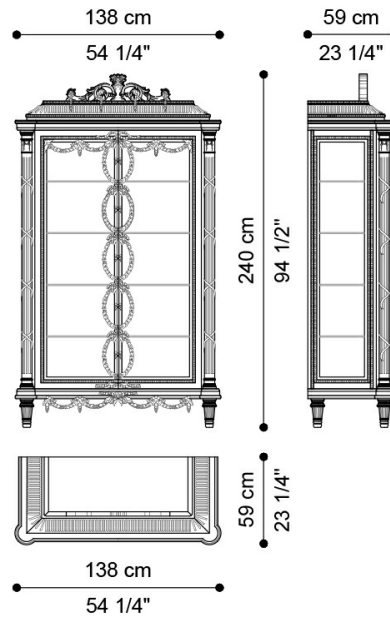

J.GLR-17B: Showcase with structure in multilayer wood, with hand-carved frames and decorative elements. Columns with antique gold finishing. White lacquered structure with finishing JG306B. Crystal doors. Interior with back upholstered in fabric MIL. 25.16, crystal shelves and lighting on the upper ceiling.

DIMENSIONS

SHOWCASE J.GLR-17

L 138 D 59 H 240 CM

SHOWCASE J.GLR-17B

L 138 D 59 H 240 CM