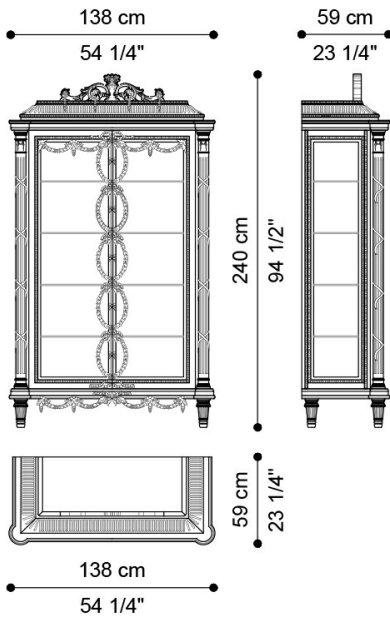

GUIRLANDE
DAY STORAGE UNITS

**JUMBO
COLLECTION**
A LUXURY EXPERIENCE

GUIRLANDE

DAY STORAGE UNITS

DESCRIPTION

J.GLR-17: Showcase with structure in multilayer wood, hand-carved frames and decorative elements finished in gold J2880. Crystal doors. Interior with back upholstered in fabric MIL. 24.07, crystal shelves and led light.

J.GLR-17B: Showcase with structure in multilayer wood, with hand-carved frames and decorative elements. Columns with antique gold finishing. White lacquered structure with finishing JG306B. Crystal doors. Interior with back upholstered in fabric MIL. 25.16, crystal shelves and lighting on the upper ceiling.

DIMENSIONS

SHOWCASE J.GLR-17

L 138 D 59 H 240 CM

SHOWCASE J.GLR-17B

L 138 D 59 H 240 CM